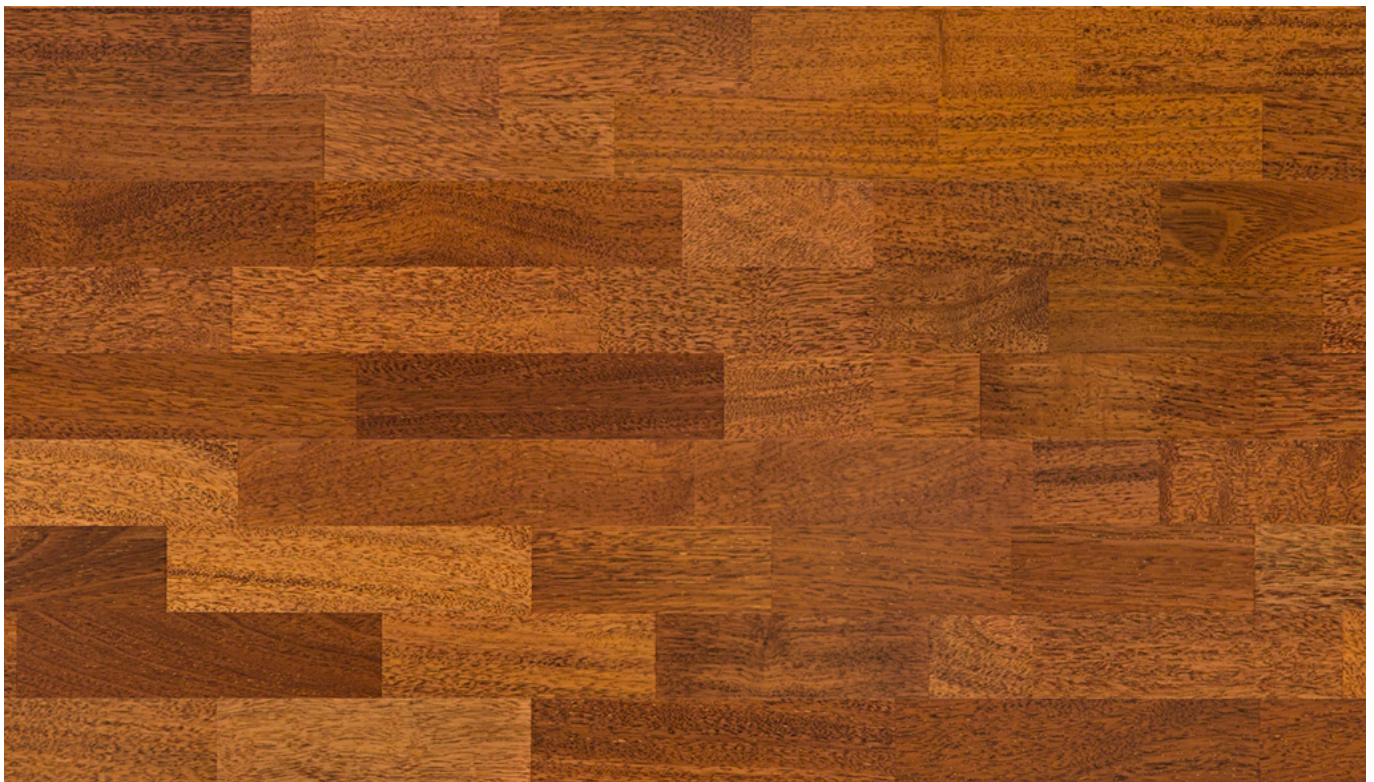

3 Strip Merbau Matt Lac

Wood	merbau
Pattern	3
Grading	custom
Brushing	no
Stained Pores	no
Joint	EstaClic (Patented by Unilin) or T&G
Surface Treatment	matt lacquer
Color Tone	red
Wood Hardness (Brinell)	4,1 - 4,9
Dimensions	14 x 204 x 2200 mm
Package	1 pack = 6 boards, 1 pallet = 50 packs
Index	3701